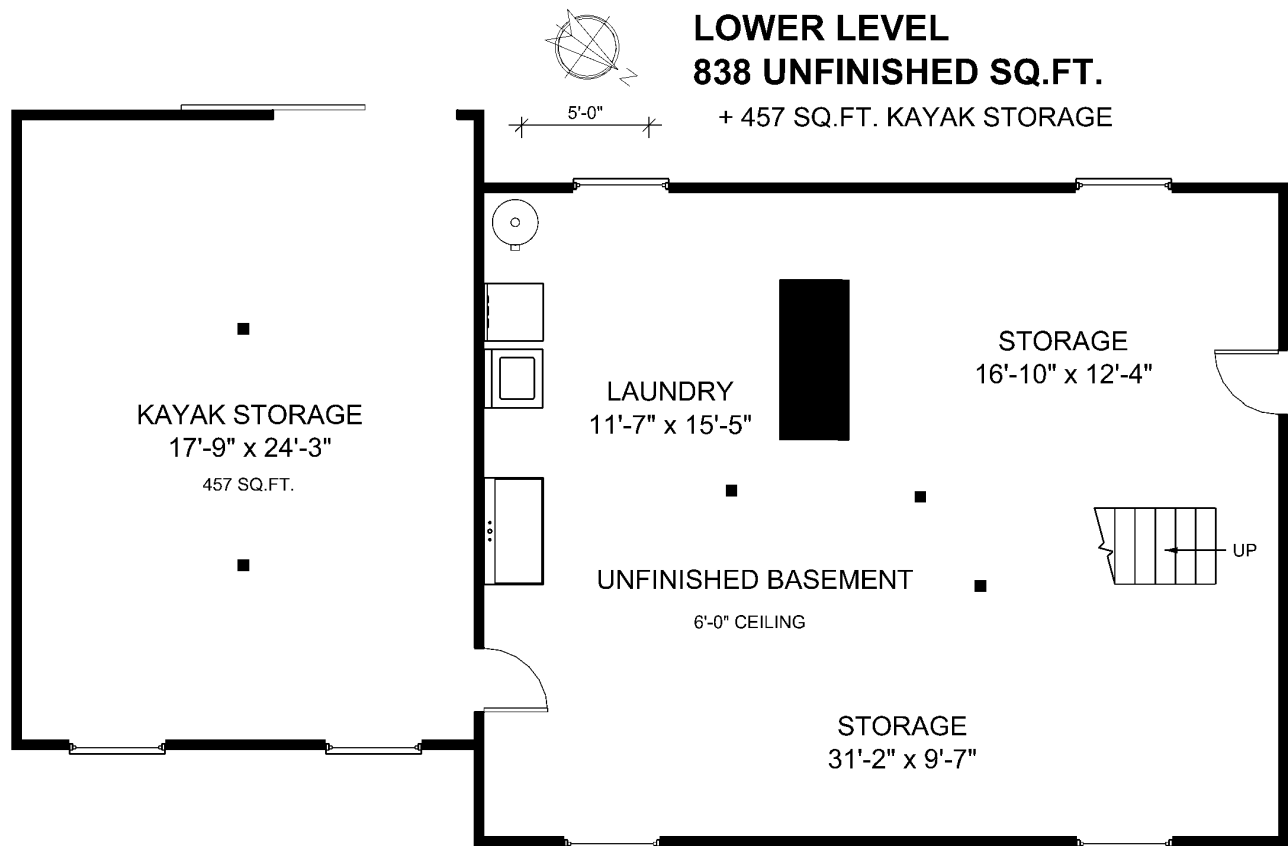

7691 West Coast Rd

	Fin. Sq.Ft.	UnFin. Sq.Ft.	Total Sq.Ft.
Main Level	1155	622	1777
Lower Level	0	838	838
Total	1155	1460	2615

Shown length and width dimensions are approximate.
Area sq.ft. is representative of the on-site measurements. (1" accuracy)