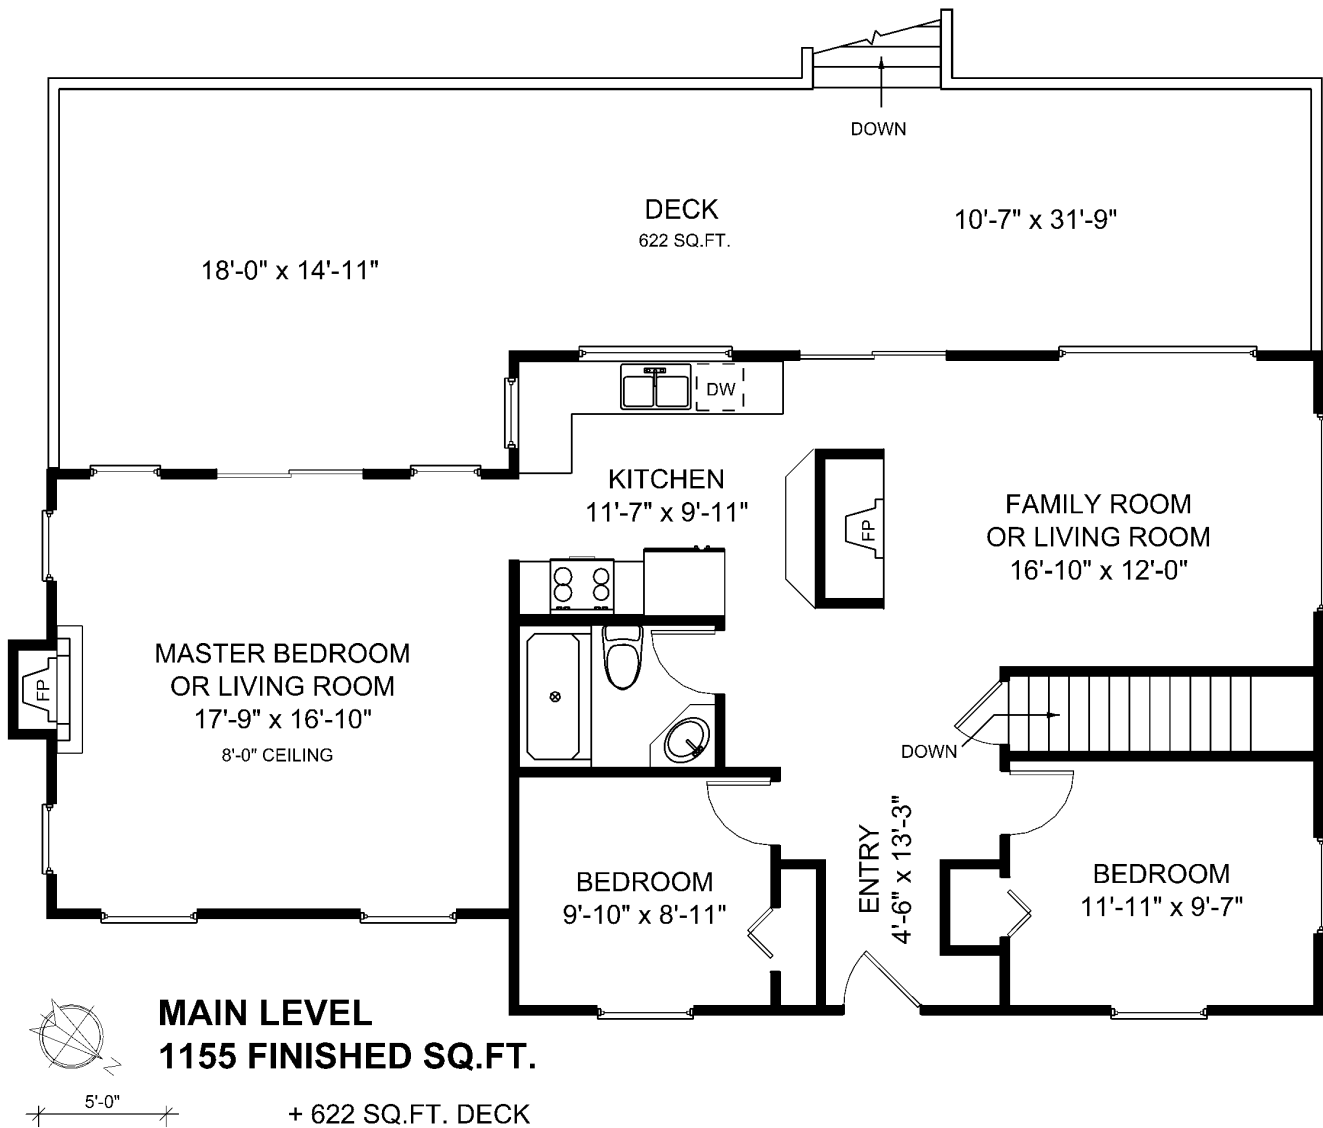

7691 West Coast Rd

	Fin. Sq.Ft.	UnFin. Sq.Ft.	Total Sq.Ft.
Main Level	1155	622	1777
Lower Level	0	838	838
Total	1155	1460	2615

Shown length and width dimensions are approximate.
Area sq.ft. is representative of the on-site measurements. (1" accuracy)